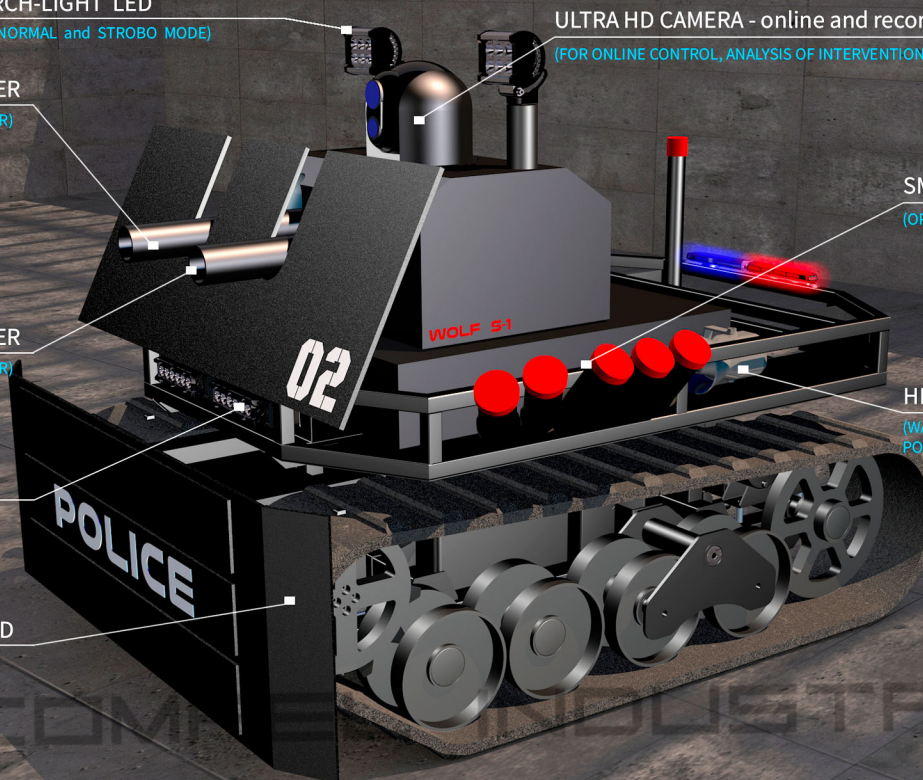

COMPEL INDUSTRIES

PRODUCTION - TRADE - SOLUTION - COMPANY

S1 - W.O.L.F.

POLICE VERSION

MAIN CHARACTERISTICS

Special version of the S1 - W.O.L.F. platform intended for deployment in cases of street riots. This version contains intervention modules. Rubber bullet launchers, smoke grenade launchers, noise attack high-power speaker, high-power LED light. Ultra HD gimbal camera allows controlling the intervention, recording, detecting people ID analysis of people, etc.

SUPER HIGH POWER SEARCH-LIGHT LED

(SPECIAL LIGHT ATTACK PARALYZING NORMAL and STROBO MODE)

ULTRA HD CAMERA - online and recording

(FOR ONLINE CONTROL, ANALYSIS OF INTERVENTION, ID INVESTIGATION, etc.)

RUBBER BULLET LAUNCHER

(OPTIONAL SMOKE GRENADE LAUNCHER)

SMOKE GRENADE LAUNCHER

(OPTIONAL - RAMP, CS GAS, SMOKE, etc.)

RUBBER BULLET LAUNCHER

(OPTIONAL SMOKE GRENADE LAUNCHER)

HIGH POWER SPEAKER

(WARNING HORN, NOISE ATTACK, POLICE WARNING ALERTS)

HIGH POWER LED

PROTECTIVE METAL SHIELD

COMPEL INDUSTRIES

INTERNAL USE ONLY !

The compact size allows deployment in special operations in street riots, but also when ensuring crowd control.

INTERNAL USE ONLY !